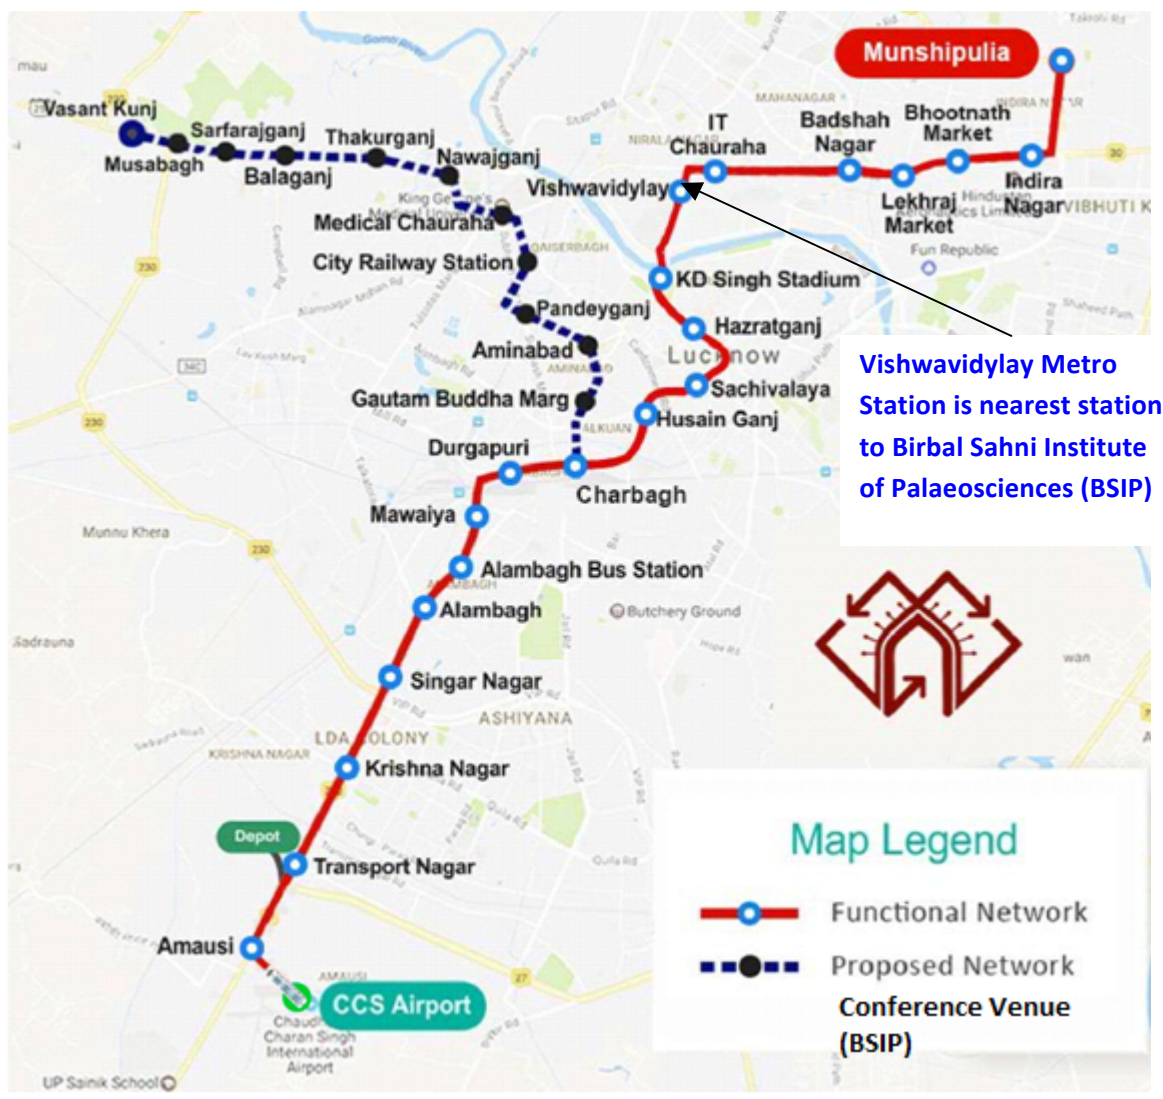

*Price given is for one person and subject to change based on number of occupants.

2. List of Hotels based on Metro (Sub-way) route to BSIP, Lucknow

About Metro Service

The metro service in Lucknow offers Token (for single use) and smart cards (for frequent travelers) and tourist card (for unlimited travel for a single day or three days).

The nearest metro station from conference venue is Vishwavidyala (i.e., University of Lucknow)

Source: <https://lmrcl.com/passengerinfo/lucknow-metro-route-map/>

For metro fares: <http://www.lmrcl.com/passengerinfo/fare-information/>